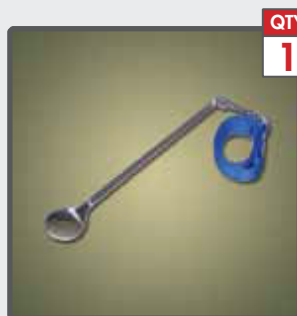

ST-IED-URB-C

SETCAN® URBAN SMALL EFFECTS SUPPORT KIT
(APPROX. 500 DETONATIONS)
PAGE 1 OF 1

QTY
1

STANDARD CASE

- Medium storage case
- Durable latches and comfortable overmolded handle
- Dense ULB charcoal ester foam inserts

FEET
200'

GREEN AIRLINE

- Green airline used to connect detonator with device
- Parflex 1/8 O.D. x .031 wall nylon 500 WP line

BOTTLES
24

GREY FX POWDER

- FX Powder (Cool Smoke) used to create the simulated explosion
- Ground Talc Powder
- 22 oz (625 g) bottles

BOTTLES
24

WHITE FX POWDER

- FX Powder (Cool Smoke) used to create the simulated explosion
- Ground Talc Powder
- 22 oz (625 g) bottles

QTY
500

GREEN BURST DISC

- Fragment free
- Considerably louder than the standard black Rubber Burst Disc