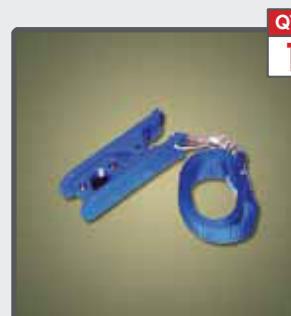

QTY
1

AIRLINE CLIPPERS AND LANYARD

- Plastic, mould with stainless steel cutting blade

1080 Kingsbury Avenue
Winnipeg, Manitoba, Canada R2P 1W5
Ph: (204) 336-0011 Fax: (204) 586-2049

**The World's Largest Supplier
of Reality Based Training Products**

www.setcan.com